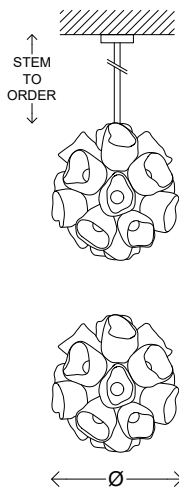

Vessels Vespa Pendant - RGBM

Material	Brass, Ceramic
Finish	Brass Patina, Natural Ceramic Glazing options available.
Lamping	120-240V (28) 1W LED Bulbs 2700K Color Temperature Dimming options available
Dimensions	Ø 46 x H 50cm Ø 18" x H 19.5" OAH to order Made-to-order sizes upon request,
Lead Time	6 - 8 weeks

Each ceramic vessel is handmade without a mould. Actual ceramic body may vary.