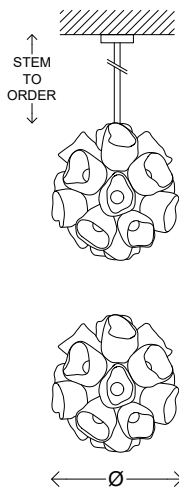

Vessels Vespa Pendant - RGBM

Material	Brass, Ceramic
Finish	Brass Patina, Natural Ceramic Glazing options available.
Lamping	120-240V (28) 1W LED Bulbs 2700K Color Temperature Dimming options available
Dimensions	Ø 47 x H 50cm Ø 18.5" x H 20" OAH to order Made-to-order sizes upon request,
Lead Time	6 - 8 weeks

Each ceramic vessel is handmade without a mould. Actual ceramic body may vary.