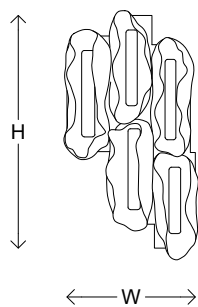

Vessels Gali Wall - Black

Material	Brass, Ceramic
Finish	Brass Patina, Black Glaze Glazing options available.
Lamping	120-240V 18W Integrated LED 2700K Color Temperature Dimming options available
Dimensions	W 32 x H 55 x D 11 cm W 12.5" x H 21.5" x D 4" Made-to-order sizes upon request.
Lead Time	4 - 5 weeks
	Each ceramic vessel is handmade without a mould. Actual ceramic body may vary.