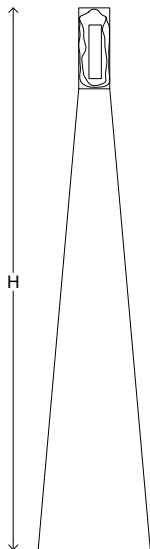

Vessels Gali Floor

Material	Brass, Ceramic
Finish	Brass Patina, Natural Ceramic Glazing options available.
Lamping	120-240V 10W Integrated LED 2700K Color Temperature Inline Dimming
Dimensions	W 36 x L 36 x H 174 cm W 14" x L 14" x H 68.5" Made-to-order sizes upon request.
Lead Time	6 - 8 weeks