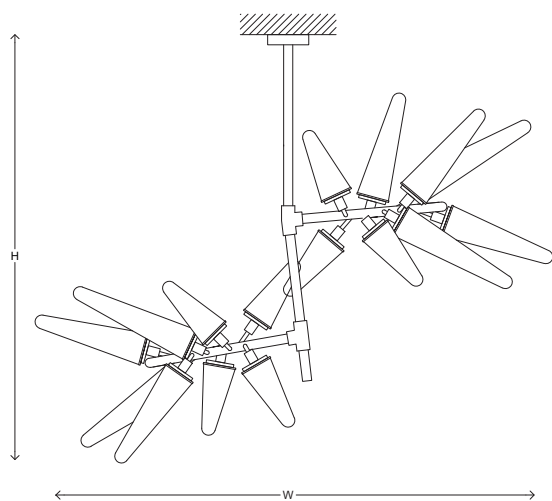

# Shard P5

**Material** Brass, Frosted Glass Shades, Steel

**Finish** Various Patinas

**Lamping** 120V (16) E12 Base 4W Bulbs  
240V (16) E14 Base 4W Bulbs  
2700K Color Temperature  
Phase Dimming

**Dimensions** L 170 x W 80 x H 163 cm  
L 67" x W 31" x H 64"  
OAH to Order  
Made-to-order sizes upon request

**Lead Time** 6 - 8 weeks

Each glass shade is handmade and assembled. Finish may exhibit unique surface characteristics.