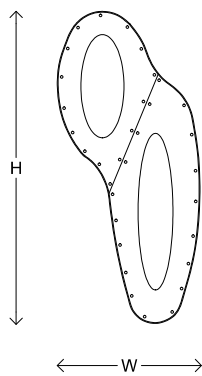

Bubbles Wall Right

Material	Brass, Slumped Glass Shades
Finish	Various Brass Patinas
Lamping	120-240V 18W Integrated LED 2700K Color Temperature Dimming options available.
Dimensions	W 35 x H 76 x D 15 cm W 14" x H 30" x D 6" Made-to-order sizes upon request.
Lead Time	10 - 12 weeks

Each glass shade is slumped. Finish may exhibit unique surface characteristics.