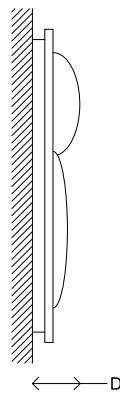

Bubbles Wall Right

Material	Brass, Slumped Glass Shades
Finish	Various Brass Patinas
Lamping	120-240V 18W Integrated LED 2700K Color Temperature Dimming options available.
Dimensions	W 35 x H 76 x D 15 cm W 14" x H 30" x D 6" Made-to-order sizes upon request.
Lead Time	10 - 12 weeks

Each glass shade is slumped. Finish may exhibit unique surface characteristics.