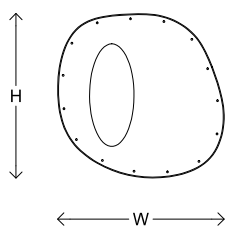

Bubbles Panel Right

Material	Brass, Slumped Glass Shades
Finish	Various Brass Patinas
Lamping	120-240V 10W Integrated LED 2700K Color Temperature Dimming options available.
Dimensions	W 40 x H 40 x D 12 cm W 15.75" x H 15.75" x D 4.75" Made-to-order sizes upon request.
Lead Time	10 - 12 weeks