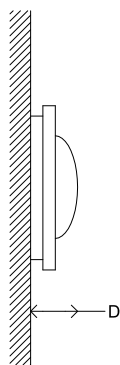

Bubbles Panel Right

Material	Brass, Slumped Glass Shades
Finish	Various Brass Patinas
Lamping	120-240V 10W Integrated LED 2700K Color Temperature Dimming options available.
Dimensions	W 40 x H 40 x D 12 cm W 15.75" x H 15.75" x D 4.75" Made-to-order sizes upon request.
Lead Time	10 - 12 weeks

Each glass shade is slumped. Finish may exhibit unique surface characteristics.