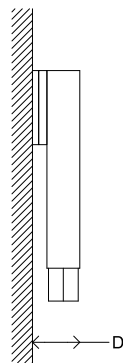

Wind Tall Wall

Material	Brass
Finish	Blackened Brass
Lamping	120V (4) E26 Base 6W G16.5 Bulb 240V (4) E27 Base 6W G16.5 Bulb 2700K Color Temperature Phase Dimming
Dimensions	W 18 x H 56 x D 12 cm W 7" x H 22" x D 4.75" Made-to-order sizes upon request
Lead Time	4 - 6 weeks