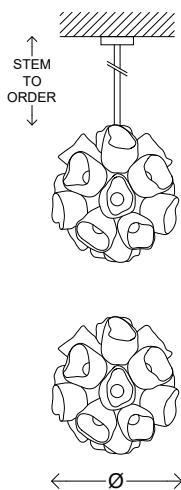

# Vessels Vespa Pendant - RGBS

Material	Brass, Ceramic
Finish	Brass Patina, Natural Ceramic Glazing options available.
Lamping	120-240V (14) 1W LED Bulbs 2700K Color Temperature Dimming options available
Dimensions	Ø 40 x H 40cm Ø 16" x H 16" OAH to order Made-to-order sizes upon request,
Lead Time	6 - 8 weeks

Each ceramic vessel is handmade without a mould. Actual ceramic body may vary.