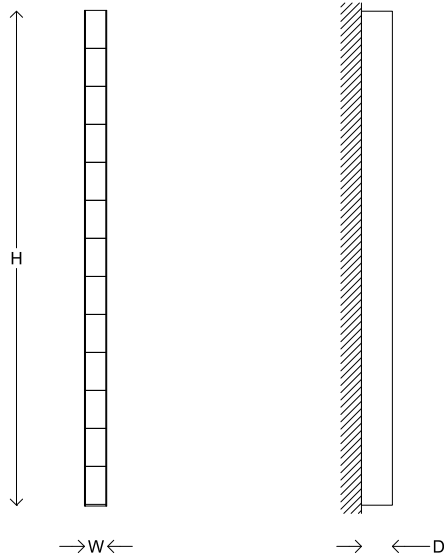

Shingles Slim

| | |
|------------|--|
| Material | Brass |
| Finish | Various Brass Patinas |
| Lamping | 120-240V 18W Integrated LED 2700K Color Temperature Dimming options available |
| Dimensions | W 5.5 x H 120 x D 7.5 cm W 2" x H 47.25" x D 3" Made-to-order sizes upon request. |
| Lead Time | 3 - 4 weeks |