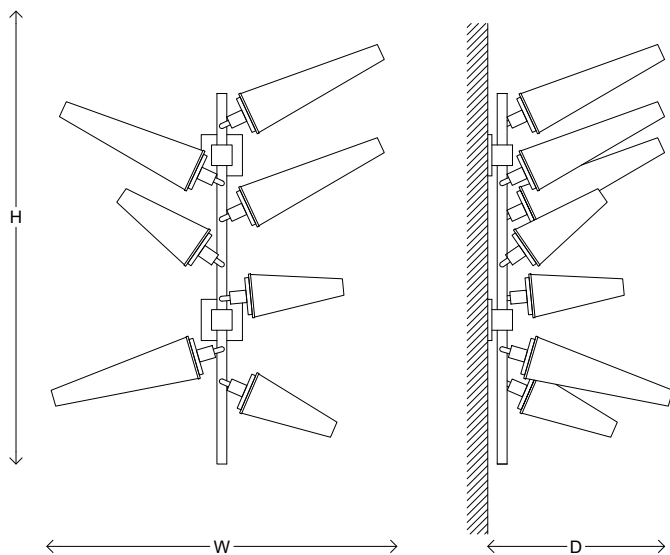

# Shard Wall

**Material** Brass, Steel, Opal Fiberglass Shades

**Finish** Various Patinas

**Lamping** 120V (7) E12 Base 4W Bulbs  
240V (7) E14 Base 4W Bulbs  
2700K Color Temperature  
Phase Dimming

**Dimensions** W 85 x H 110 x D 36 cm  
W 33" x H 43" x D 14"  
Made-to-order sizes upon request

**Lead Time** 6-8 weeks

Each fiberglass shade is hand-cast and assembled. Finish may exhibit unique surface characteristics.