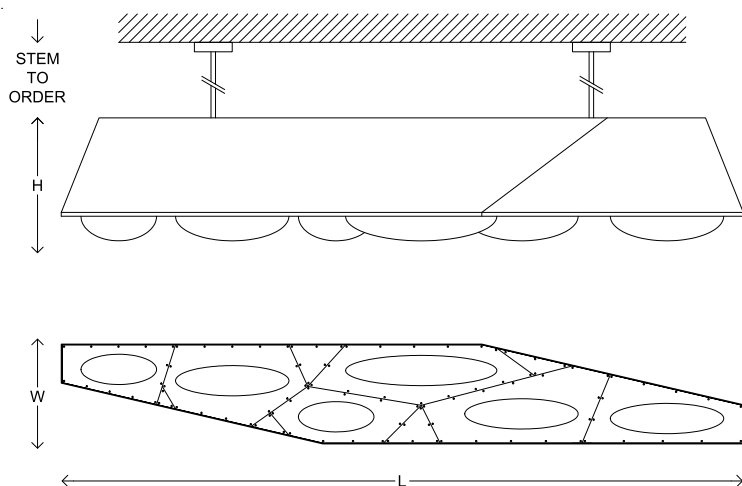

Bubbles Jagged Nickel

Material	Brass, Slumped Glass Shades
Finish	Warm Brushed Nickel
Lamping	120V (8) E26 Base 8W Bulbs 240V (8) E27 Base 8W Bulbs 2700K Color Temperature Phase Dimming
Dimensions	L 180 x W 26 x H 36 cm L 71" x W 10" x H 14" Stem to order Made-to-order sizes upon request.
Lead Time	08 - 10 weeks