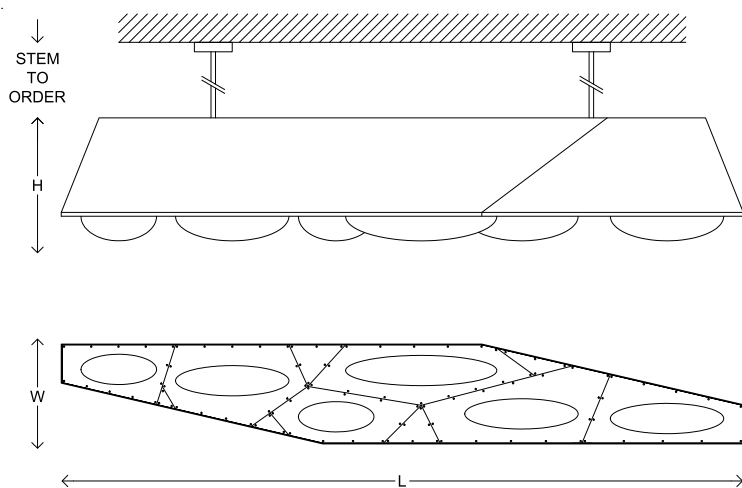

Bubbles Jagged

Material	Brass, Slumped Glass Shades
Finish	Various Brass Patinas
Lamping	120V (8) E26 Base 8W Bulbs 240V (8) E27 Base 8W Bulbs 2700K Color Temperature Phase Dimming
Dimensions	L 180 x W 26 x H 36 cm L 71" x W 10" x H 14" Stem to order Made-to-order sizes upon request.
Lead Time	08 - 10 weeks