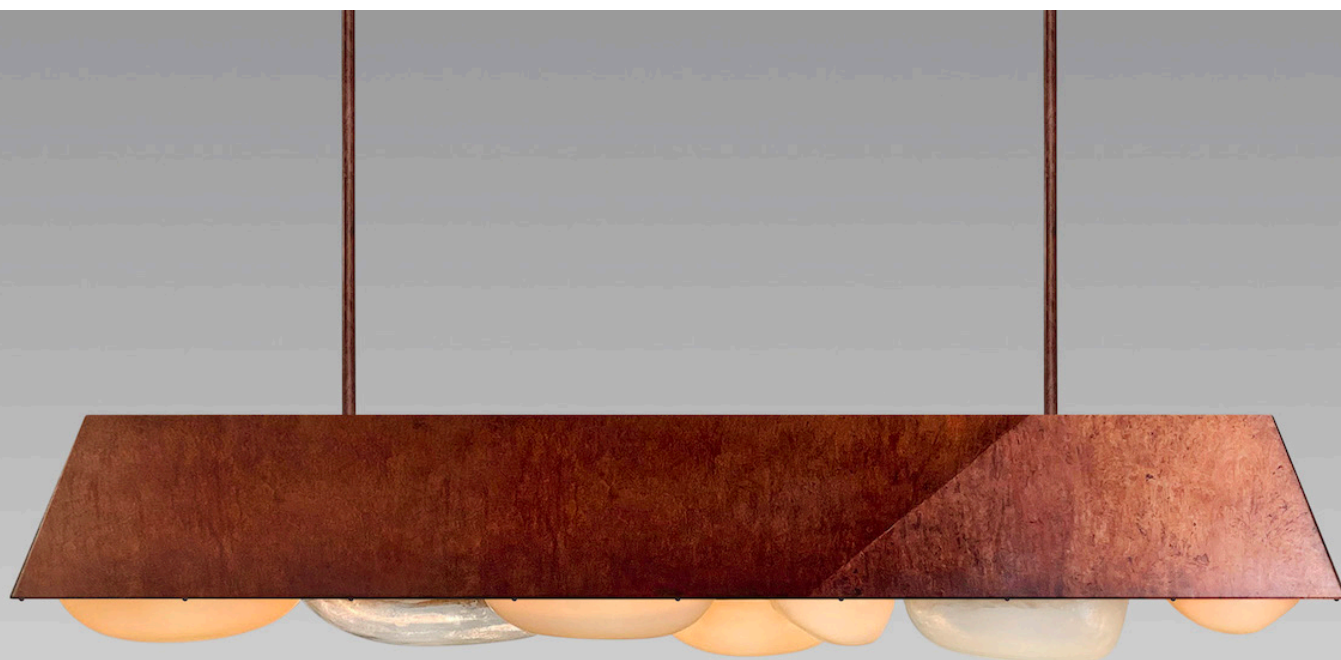

Bubbles Jagged

Material	Brass, Slumped Glass Shades
Finish	Various Brass Patinas
Lamping	120V (8) E26 Base 8W Bulbs 240V (8) E27 Base 8W Bulbs 2700K Color Temperature Phase Dimming
Dimensions	L 180 x W 26 x H 36 cm L 71" x W 10" x H 14" Stem to order Made-to-order sizes upon request.
Lead Time	08 - 10 weeks

Each glass shade is slumped. Finish may exhibit unique surface characteristics.