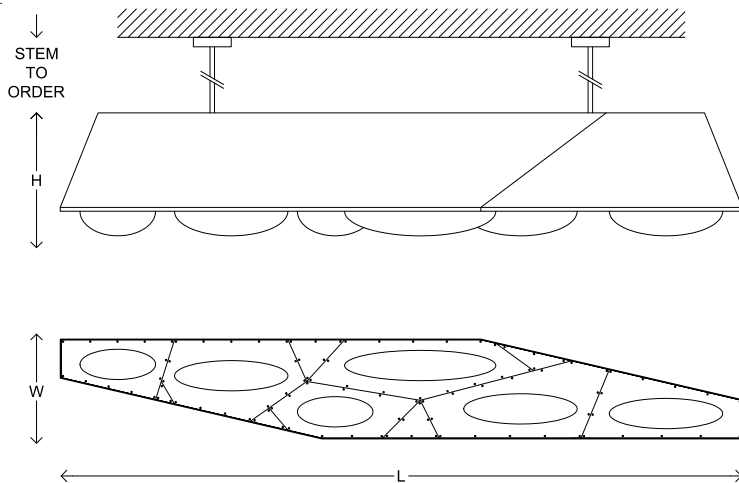

Bubbles Jagged Nickel

Material	Brass, Slumped Glass Shades
Finish	Warm Brushed Nickel
Lamping	120V (8) E26 Base 8W Bulbs 240V (8) E27 Base 8W Bulbs 2700K Color Temperature Phase Dimming
Dimensions	L 180 x W 26 x H 36 cm L 71" x W 10" x H 14" Stem to order Made-to-order sizes upon request.
Lead Time	08 - 10 weeks

Each glass shade is slumped. Finish may exhibit unique surface characteristics.