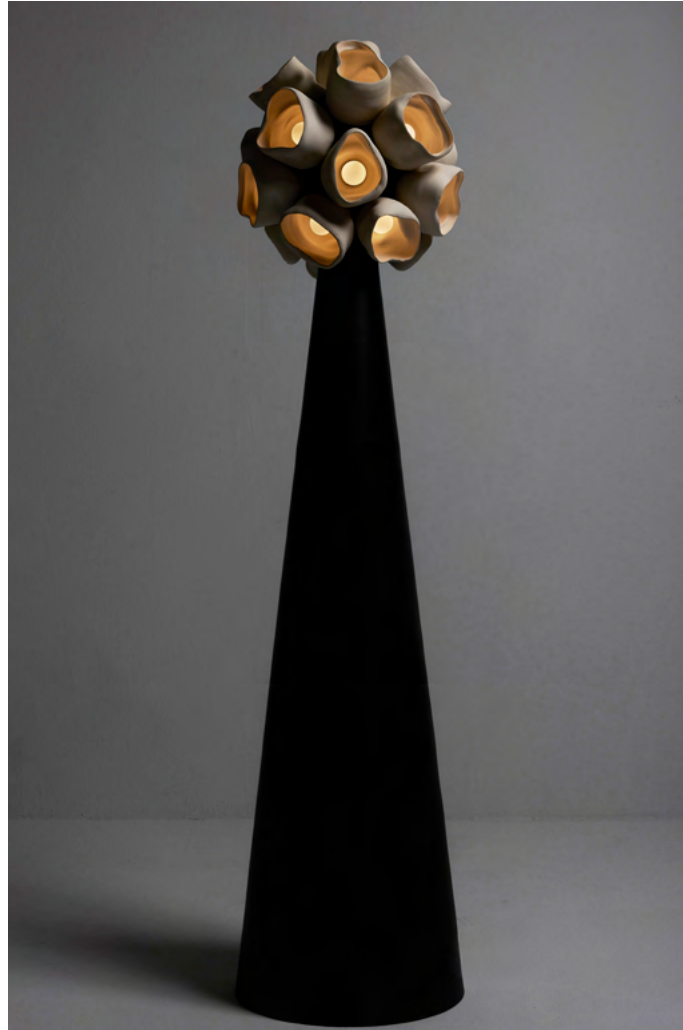

Vessels Vespa Floor

Material	Ceramic, Brass
Finish	Natural Ceramic, Brass Patina
Lamping	120-240V 48W LED G4 Bulb
	Dimmable (Phase)
Dimensions	Ø 40 x H 165 cm Ø 16" x H 65"
	Custom Sizes Available
Lead Time	6— 8 weeks

Each ceramic vessel is handmade without a mould. Actually ceramic body may vary.