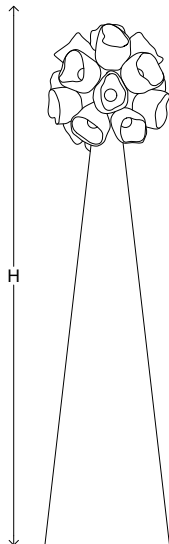

Vessels Vespa Floor

Material	Ceramic, Brass
Finish	Natural Ceramic, Brass Patina
Lamping	120-240V 48W LED G4 Bulb
	Dimmable (Phase)
Dimensions	Ø 40 x H 165 cm Ø 16" x H 65"
	Custom Sizes Available
Lead Time	6— 8 weeks

Each ceramic vessel is handmade without a mould. Actually ceramic body may vary.