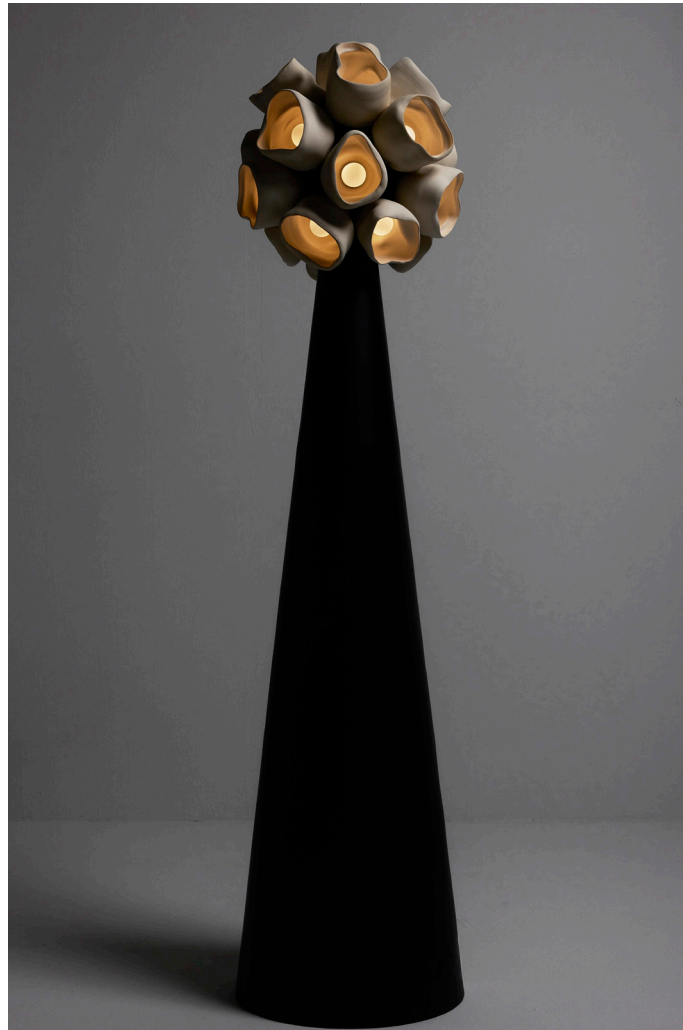

Vessels Vespa Floor

Material	Brass, Ceramic
Finish	Brass Patina, Natural Ceramic Glazing options available.
Lamping	120-240V (28) 1W LED Bulbs 2700K Color Temperature Inline Dimming
Dimensions	Ø 40 x H 165 cm Ø 16" x H 65" Made-to-order sizes upon request.
Lead Time	8 - 10 weeks
	Each ceramic vessel is handmade without a mould. Actual ceramic body may vary.