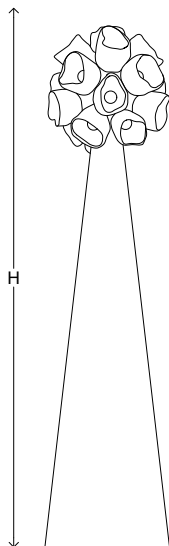

Vessels Vespa Floor

Material	Brass, Ceramic
Finish	Brass Patina, Natural Ceramic Glazing options available.
Lamping	120-240V (28) 1W LED Bulbs 2700K Color Temperature Inline Dimming
Dimensions	Ø 40 x H 165 cm Ø 16" x H 65" Made-to-order sizes upon request.
Lead Time	8 - 10 weeks
	Each ceramic vessel is handmade without a mould. Actual ceramic body may vary.