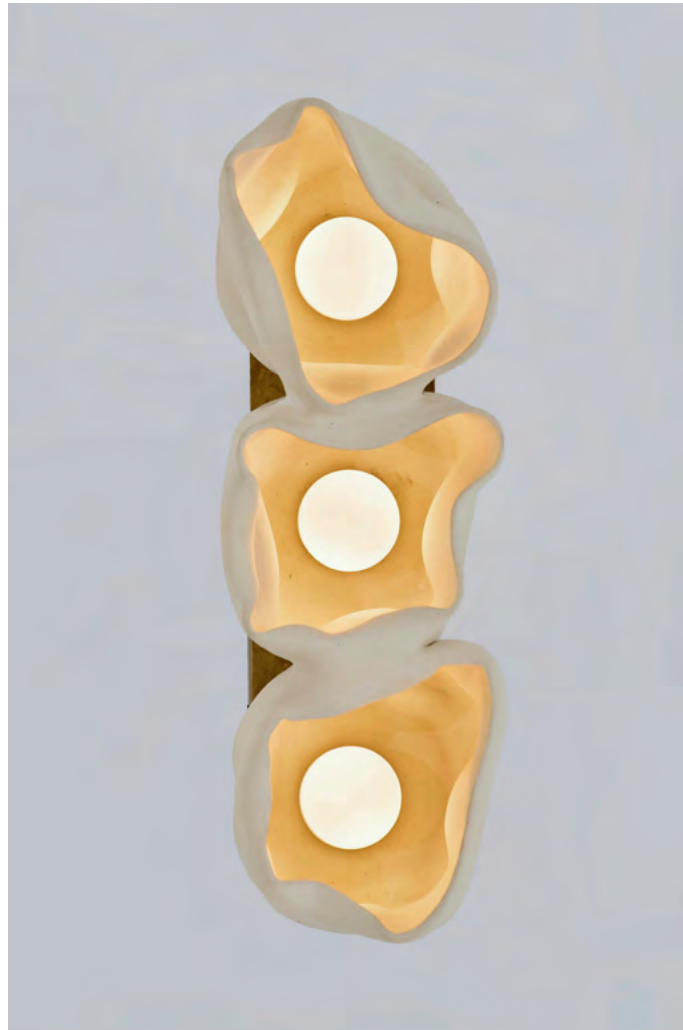

Vessels Scarlet Wall

Material	Ceramic, Brass
Finish	Natural Ceramic, Brass Patina
Lamping	120-240V 6W LED G4 Bulb
	Dimmable (Phase)
Dimensions	W 12 x H 33 x D 13 cm W 5" x H 13" x D 6"
	Custom Sizes Available
Lead Time	4 — 5 weeks

Each ceramic vessel is handmade without a mould. Actually ceramic body may vary.