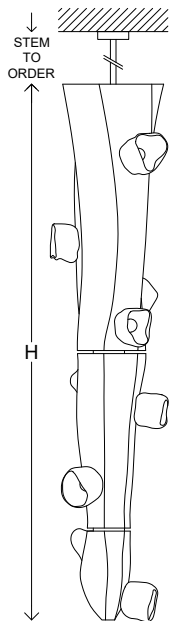

Vessels Molly Pendant

Material	Ceramic, Brass
Finish	Natural Ceramic, Brass Patina
Lamping	120-240V 20W LED G4 Bulb Dimmable (Phase)
Dimensions	W 30 x L 30 x H 175 cm W 12" x L 12" x H 69"
	Custom Sizes Available
Lead Time	6— 8 weeks

Each ceramic vessel is handmade without a mould. Actually ceramic body may vary.