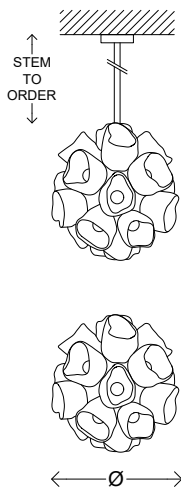

Vessels Vespa Pendant

Material	Brass, Ceramic
Finish	Brass Patina, Natural Ceramic Glazing options available.
Lamping	120-240V (28) 1W LED Bulbs 2700K Color Temperature Dimming options available
Dimensions	Ø 40 x H 40cm Ø 16" x H 16" Stem to order Made-to-order sizes upon request,
Lead Time	6 - 8 weeks

Each ceramic vessel is handmade without a mould. Actual ceramic body may vary.