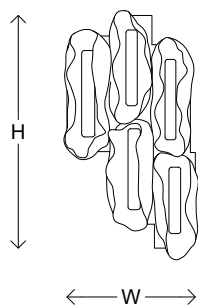

Vessels Gali Wall

Material	Brass, Ceramic
Finish	Brass Patina, Natural Ceramic Glazing options available.
Lamping	120-240V 18W Integrated LED 2700K Color Temperature Dimming options available
Dimensions	W 30 x H 50 x D 11 cm W 12" x H 20" x D 5" Made-to-order sizes upon request.
Lead Time	4 - 5 weeks
	Each ceramic vessel is handmade without a mould. Actual ceramic body may vary.