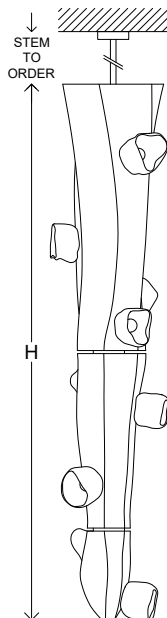

# Vessels Molly Pendant

Material	Brass, Ceramic
Finish	Brass Patina, Natural Ceramic Glazing options available.
Lamping	120-240V (10) 1W LED Bulbs 2700K Color Temperature Dimming options available
Dimensions	W 30 x L 30 x H 175 cm W 12" x L 12" x H 69" Stem to order Made-to-order sizes upon request.
Lead Time	6 - 8 weeks