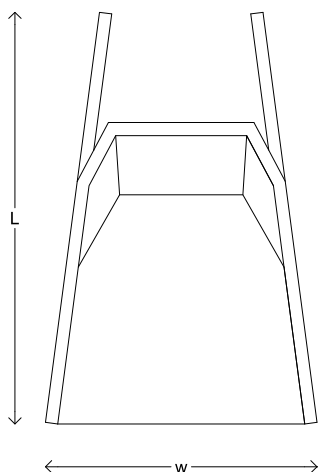

# Nimbus Chair

**Material** Acrylic  
**Finish** Frosted  
**Dimensions** L 100 x W 65 x H 65 cm  
L 39.4" x W 25.5" x H 25.5"  
Custom Sizes Available

**Lead Time** 6 — 8 weeks