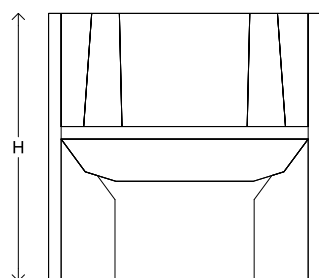

# Nimbus Chair

**Material** Acrylic  
**Finish** Frosted  
**Dimensions** L 100 x W 65 x H 65 cm  
L 39.4" x W 25.5" x H 25.5"  
Custom Sizes Available

**Lead Time** 6 — 8 weeks