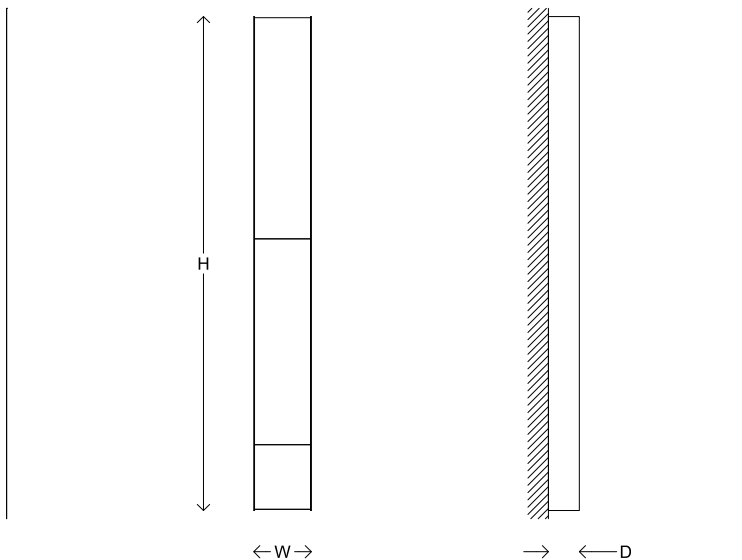

# Shingles Wide

<b>Material</b>	Brass
<b>Finish</b>	Various Brass Patinas
<b>Lamping</b>	120V (2) E12 Base 5W T6 LED Bulb 240V (2) E14 Base 5W T6 LED Bulb
<b>Dimensions</b>	W 14 x H 120 x D 7.5 cm W 5.5" x H 47.25" x D 3"
<b>Lead Time</b>	Custom Sizes Available 3 — 4 weeks