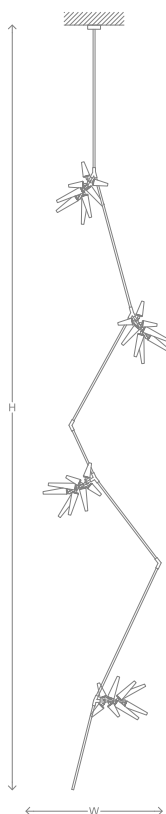

# Shard Soft Grand

<b>Material</b>	Brass, Steel, Opal Fiberglass Shades
<b>Finish</b>	Various Patinas
<b>Lamping</b>	120V (30) E12 Base 5W G16 Bulbs 240V (30) E14 Base 5W G16 Bulbs Phase Dimmable
<b>Dimensions</b>	H 10m x L 120 x W 120 cm H 32'8" x L 47" x W 47" Custom Sizes Available
<b>Lead Time</b>	6 — 8 weeks