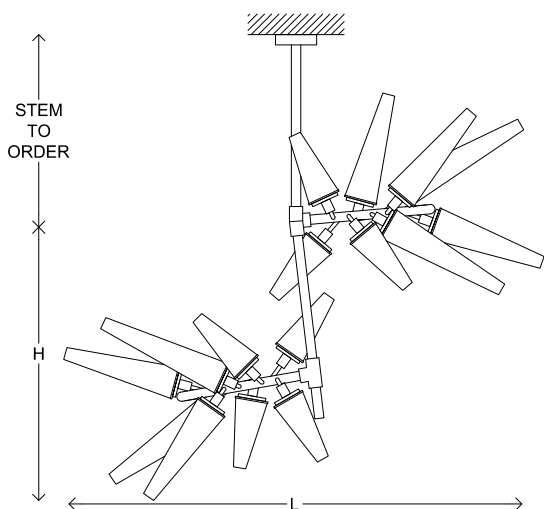

Shard P1

Material	Brass, Steel, Opal Fiberglass Shades
Finish	Various Patinas
Lamping	120V (16) E12 Base 5W G16 Bulbs 240V (16) E14 Base 5W G16 Bulbs Phase Dimmable
Dimensions	L 220 x W 80 x OAH 140 cm L 86" x W 31" x OAH 55" Custom Sizes Available
Lead Time	10 — 12 weeks