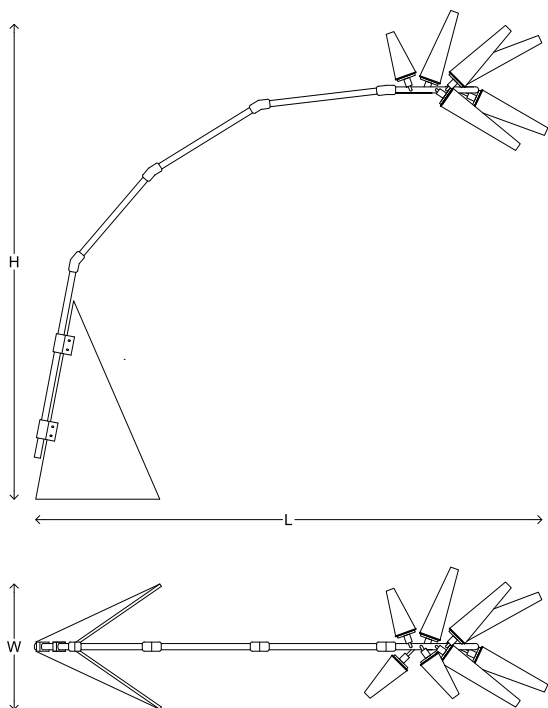

Shard Floor F1

Material	Brass, Steel, Opal Fiberglass Shades
Finish	Various Patinas
Lamping	120V (9) E12 Base 8W G16 Bulbs 240V (9) E14 Base 8W G16 Bulbs
	Phase Dimmable
Dimensions	L 220 x W 60 x H 220cm L 86.5" x W 23.5" x H 86.5"
	Custom Sizes Available
Lead Time	6 — 8 weeks