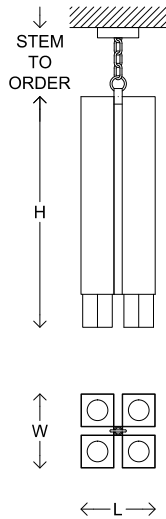

Wind Tall

Material	Brass
Finish	Blackened Brass
Lamping	120V (8) E26 Base 6W G16.5 Bulbs 240V (8) E27 Base 6W G16.5 Bulbs
Dimensions	Phase Dimmable L 18 x W 18 x H 56 cm L 7" x W 7" x H 22" Stem to Order Custom Sizes Available
Lead Time	6 — 8 weeks