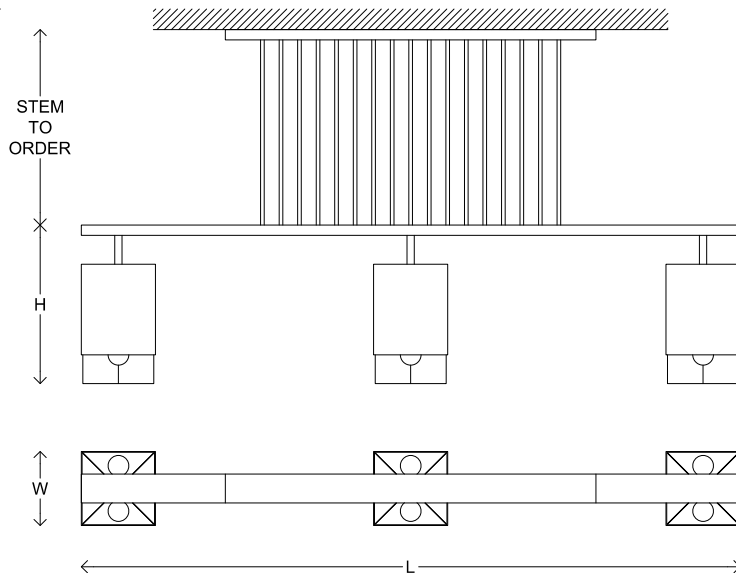

Wind Triple

Material	Brass
Finish	Blackened Brass
Lamping	120V (24) E26 Base 4W G16.5 Bulbs 240V (24) E27 Base 4W G16.5 Bulbs
	Phase Dimmable
Dimensions	L 160 x W 18 x H 38 cm L 63" x W 7" x H 15"
	Stem to Order
	Custom Sizes Available
Lead Time	6 — 8 weeks