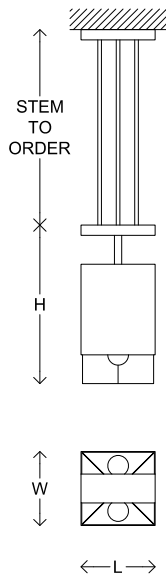

# Wind Single

<b>Material</b>	Brass
<b>Finish</b>	Blackened Brass
<b>Lamping</b>	120V (8) E26 Base 4W G16.5 Bulbs 240V (8) E27 Base 4W G16.5 Bulbs
	Phase Dimmable
<b>Dimensions</b>	L 18 x W 18 x H 38 cm L 7" x W 7" x H 15"
	Stem to Order Custom Sizes Available
<b>Lead Time</b>	6 — 8 weeks