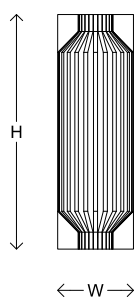

Tower Wall

Material	Brass
Finish	Various Brass Patinas
Lamping	120-240V LED Modules 10W max Dimmable (DALI or 0-10)
Dimensions	W 18 x H 57 x D 15 cm W 7" x H 22.5" x D 6"
Lead Time	Custom Sizes Available 10 — 12 weeks