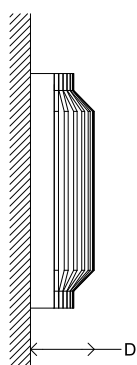

Tower Wall

Material	Brass
Finish	Various Brass Patinas
Lamping	120-240V LED Modules 10W max Dimmable (DALI or 0-10)
Dimensions	W 18 x H 57 x D 15 cm W 7" x H 22.5" x D 6"
Lead Time	Custom Sizes Available 10 — 12 weeks