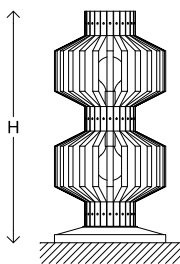

Tower Table

Material	Brass
Finish	Various Brass Patinas
Lamping	120V (2) E26 Base 4W G20 Bulb 240V (2) E27 Base 4W G20 Bulb Phase Dimmable
Dimensions	Ø 27 x H 56 cm Ø 10.5" x H 22" Custom Sizes Available
Lead Time	10 — 12 weeks