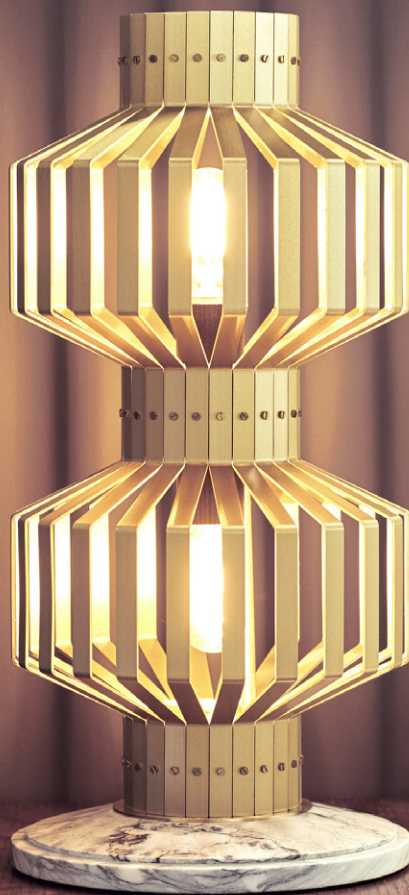

Tower Table

Material	Brass
Finish	Various Brass Patinas
Lamping	120V (2) E26 Base 4W G20 Bulb 240V (2) E27 Base 4W G20 Bulb Phase Dimmable
Dimensions	Ø 27 x H 56 cm Ø 10.5" x H 22" Custom Sizes Available
Lead Time	10 — 12 weeks