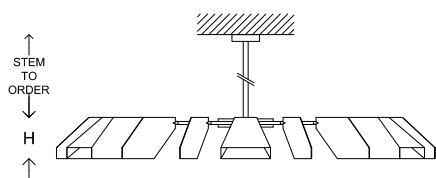

Fin

Material	Brass
Finish	Various Brass Patinas
Lamping	120V (6) E26 Base 4W Edison Bulbs 240V (6) E27 Base 4W Edison Bulbs
	Phase Dimmable
Dimensions	Ø 140 x H 15 cm Ø 55" x H 6"
	Stem to Order Custom Sizes Available
Lead Time	6 — 8 weeks