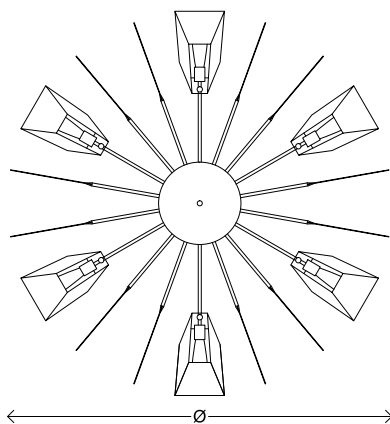

Fin

Material	Brass
Finish	Various Brass Patinas
Lamping	120V (6) E26 Base 4W Edison Bulbs 240V (6) E27 Base 4W Edison Bulbs
	Phase Dimmable
Dimensions	Ø 140 x H 15 cm Ø 55" x H 6"
	Stem to Order Custom Sizes Available
Lead Time	6 — 8 weeks