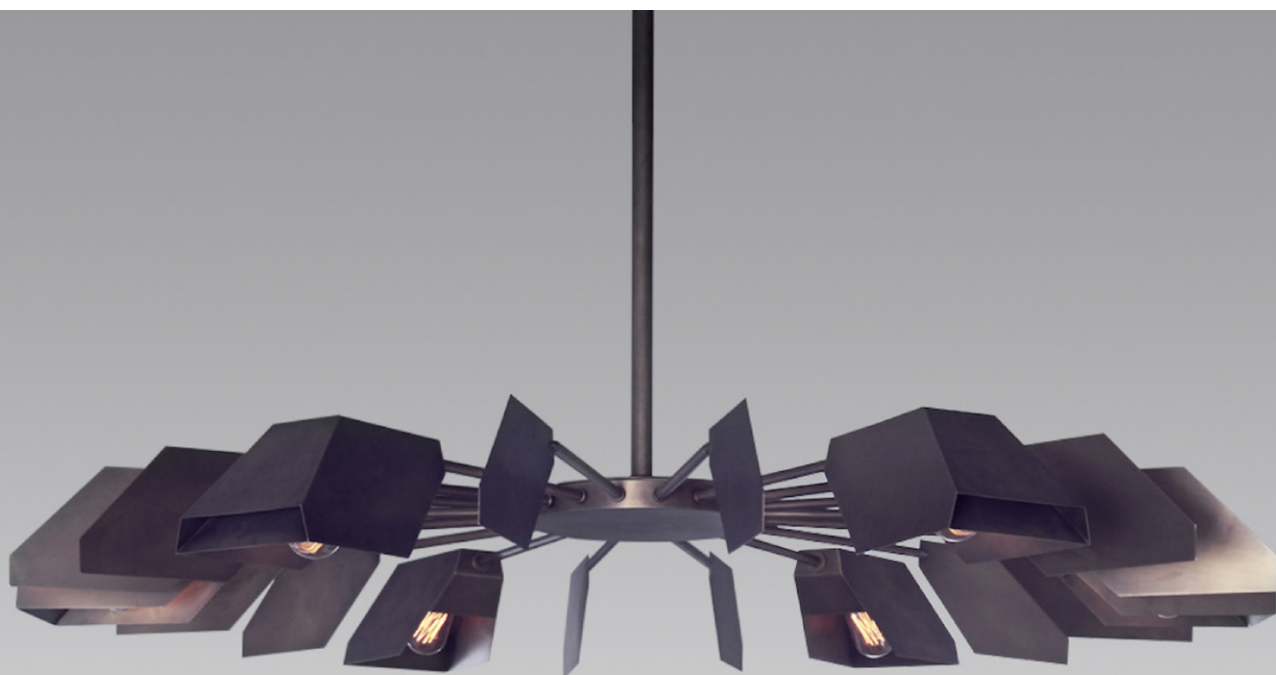

Fin

Material	Brass
Finish	Various Brass Patinas
Lamping	120V (6) E26 Base 4W Edison Bulbs 240V (6) E27 Base 4W Edison Bulbs
	Phase Dimmable
Dimensions	Ø 140 x H 15 cm Ø 55" x H 6"
	Stem to Order Custom Sizes Available
Lead Time	6 — 8 weeks