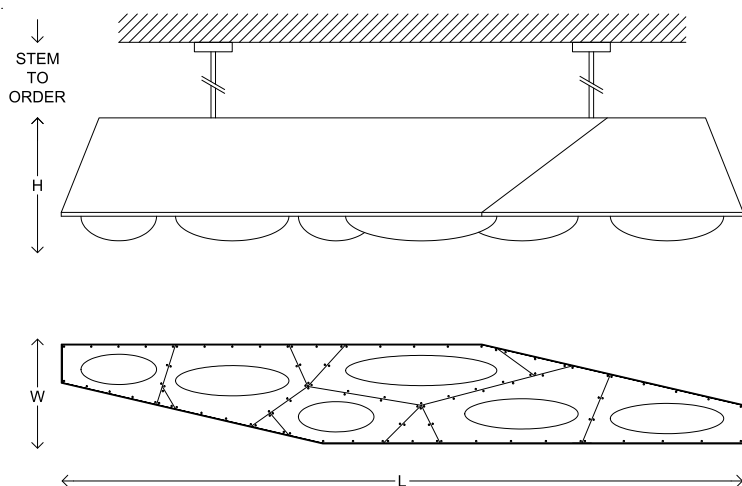

Bubbles Jagged

Material Finish	Brass, Slumped Glass Various Brass Patinas, Glass (Ivory and White Opal)
Lamping	120V (8) E26 Base 8W G16.5 Bulbs 240V (8) E27 Base 8W G16.5 Bulbs Phase Dimmable
Dimensions	L 180 x W 26 x H 36 cm L 71" x W 10" x H 14" Stem to Order Custom Sizes Available
Lead Time	08 — 10 weeks