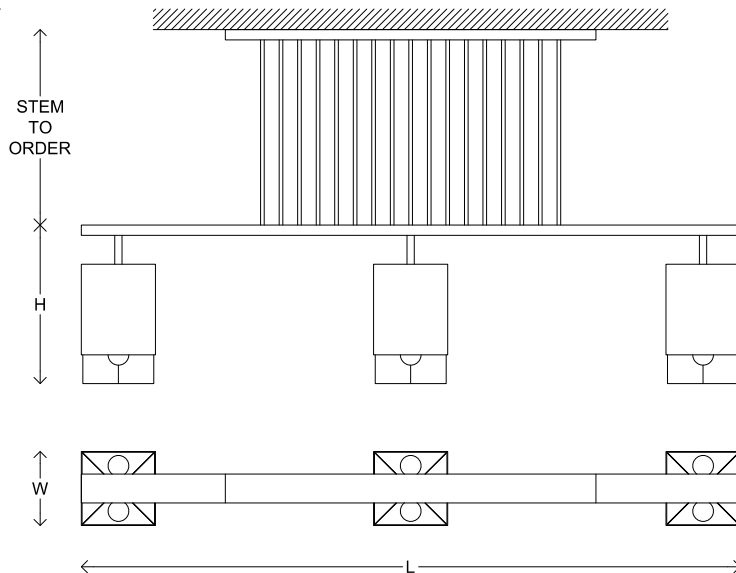

Wind Triple

Material	Brass
Finish	Blackened Brass
Lamping	120V (24) E26 Base 4W G16.5 Bulbs 240V (24) E27 Base 4W G16.5 Bulbs 2700K Color Temperature Phase Dimming
Dimensions	L 160 x W 18 x H 38 cm L 63" x W 7" x H 15" Stem to Order Made-to-order sizes upon request
Lead Time	6 - 8 weeks