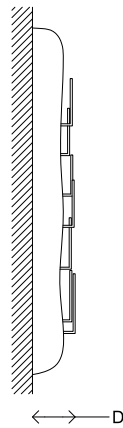

# Wall of Light

Material	Brass, Plaster
Finish	Blackened Brass
Lamping	120-240V (7) 1W LED Modules 2700K Color Temperature Phase Dimming
Dimensions	W 62 x H 85 x D 12 cm W 24.5" x H 33.5" x D 4.75" Made-to-order sizes upon request
Lead Time	6 - 8 weeks
	Each sconce is handmade without a mould. Actual finish and texture will vary.