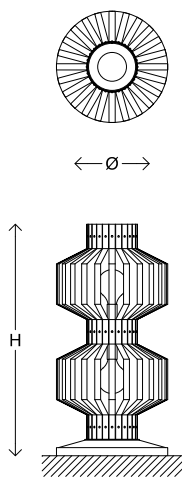

Tower Table

Material	Brass
Finish	Various Brass Patinas
Lamping	120V (2) E26 Base 4W G20 Bulb 240V (2) E27 Base 4W G20 Bulb 2700K Color Temperature Phase Dimming
Dimensions	\varnothing 27 x H 56 cm \varnothing 10.5" x H 22" Made-to-order sizes upon request
Lead Time	10 - 12 weeks