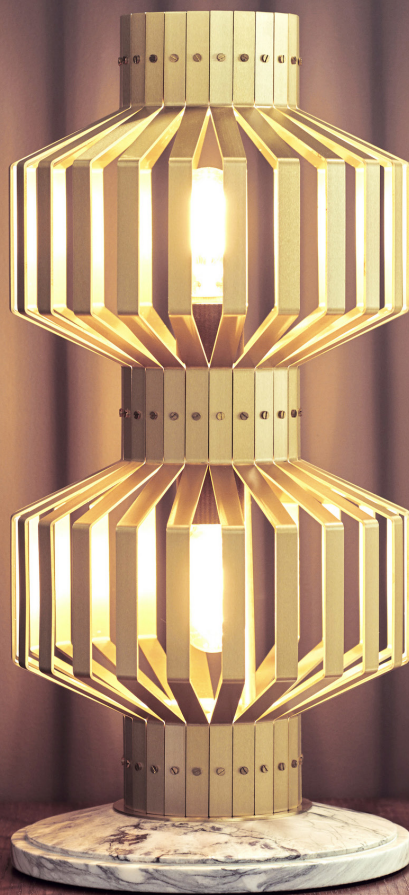

Tower Table

Material	Brass
Finish	Various Brass Patinas
Lamping	120V (2) E26 Base 4W G20 Bulb 240V (2) E27 Base 4W G20 Bulb 2700K Color Temperature Phase Dimming
Dimensions	\varnothing 27 x H 56 cm \varnothing 10.5" x H 22" Made-to-order sizes upon request
Lead Time	10 - 12 weeks