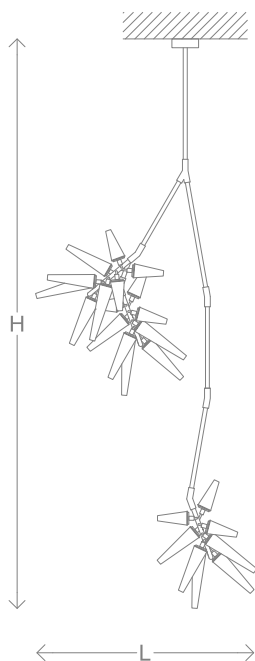

# Shard P3

**Material** Brass, Frosted Glass Shades, Steel

**Finish** Various Patinas

**Lamping** 120V (24) E12 Base 4W Bulbs  
240V (24) E14 Base 4W Bulbs  
2700K Color Temperature  
Phase Dimming

**Dimensions** L 120 x W 120 x H 250 cm  
L 47" x W 47" x H 98"  
OAH to Order  
Made-to-order sizes upon request