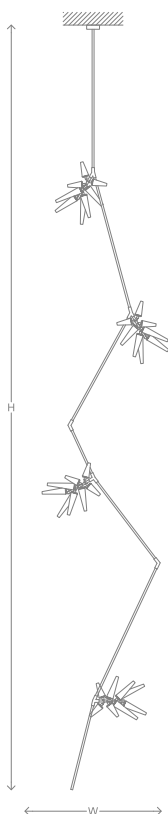

Shard P2

Material Brass, Frosted Glass Shades, Steel

Finish Various Patinas

Lamping 120V (30) E12 Base 4W Bulbs
240V (30) E14 Base 4W Bulbs
2700K Color Temperature
Phase Dimming

Dimensions L 120 x W 120 x H 1000 cm
L 47" x W 47" x H 32'8"
OAH to Order
Made-to-order sizes upon request