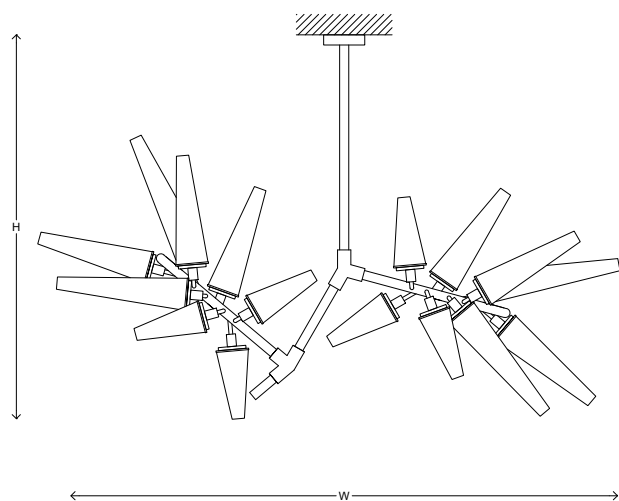

Shard P1

Material Brass, Opal Fiberglass Shades, Steel

Finish Various Patinas

Lamping 120V (16) E12 Base 4W Bulbs
240V (16) E14 Base 4W Bulbs
2700K Color Temperature
Phase Dimming

Dimensions L 200 x W 80 x OAH 140 cm
L 78" x W 31" x OAH 55"
OAH to Order
Made-to-order sizes upon request

Lead Time 6 - 8 weeks

Each fibreglass shade is hand-cast and assembled. Finish may exhibit unique surface characteristics.