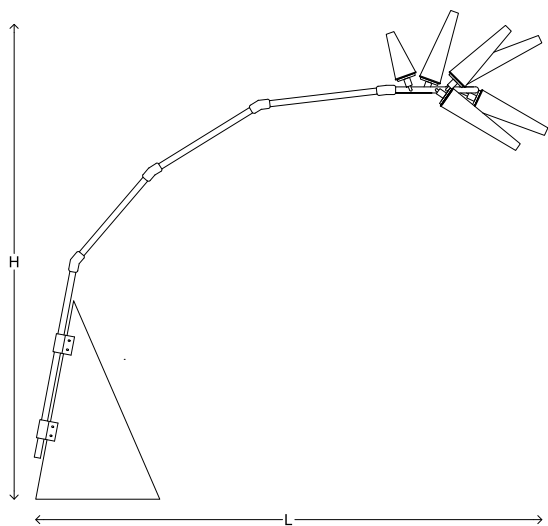

# Shard Floor F1

**Material** Brass, Steel, Opal Fiberglass Shades

**Finish** Various Patinas

**Lamping** 120V (9) E12 Base 4W Bulbs  
240V (9) E14 Base 4W Bulbs  
2700K Color Temperature  
Inline Dimming

**Dimensions** L 220 x W 60 x H 220 cm  
L 86.5" x W 23.5" x H 86.5"  
Made-to-order sizes upon request

**Lead Time** 6 - 8 weeks

Each fiberglass shade is hand-cast and assembled. Finish may exhibit unique surface characteristics.