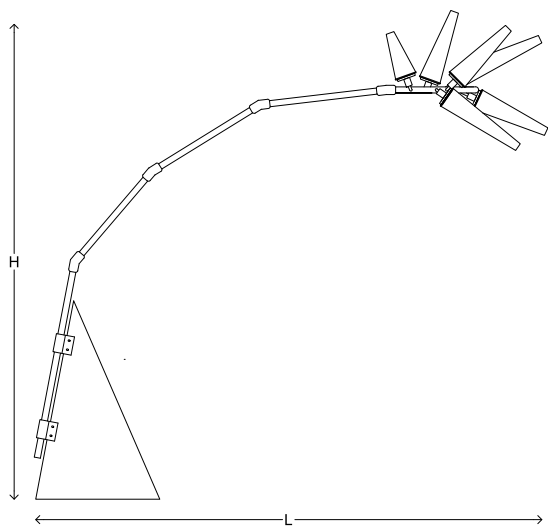

# Shard Floor F1

**Material** Brass, Steel, Opal Fiberglass Shades

**Finish** Various Patinas

**Lamping** 120V (9) E12 Base 4W Bulbs  
240V (9) E14 Base 4W Bulbs  
2700K Color Temperature  
Inline Dimming

**Dimensions** L 220 x W 60 x H 220 cm  
L 86.5" x W 23.5" x H 86.5"  
Made-to-order sizes upon request

**Lead Time** 6 - 8 weeks

Each fiberglass shade is hand-cast and assembled. Finish may exhibit unique surface characteristics.