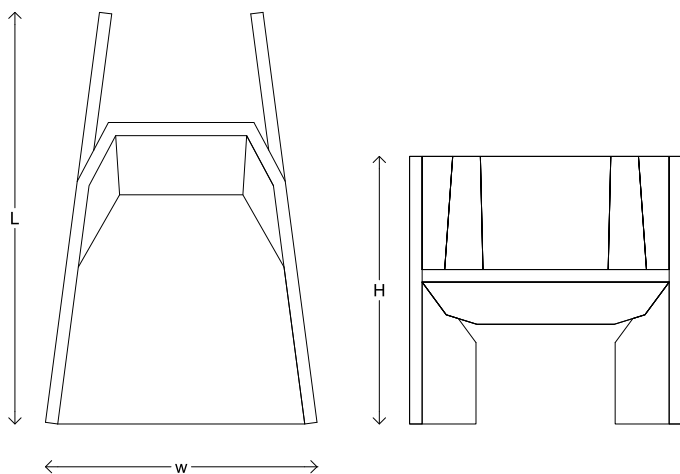

Nimbus Chair

Material	Resin
Finish	Frosted Finish options available.
Dimensions	L 90 x W 66 x H 70 cm L 35" x W 26" x H 27"
Lead Time	6 - 8 weeks Each piece is handmade.