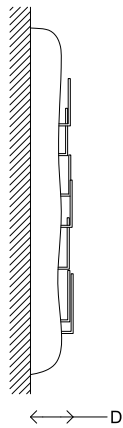

Wall of Light

Material	Brass, Plaster
Finish	Blackened Brass
Lamping	120-240V (7) 1W LED Modules 2700K Color Temperature Phase Dimming
Dimensions	W 62 x H 85 x D 12 cm W 24.5" x H 33.5" x D 4.75" Made-to-order sizes upon request
Lead Time	6 - 8 weeks
	Each sconce is handmade without a mould. Actual finish and texture will vary.