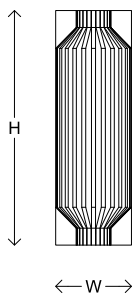

Tower Wall

Material	Brass
Finish	Various Brass Patinas
Lamping	120-240V 18W Integrated LED 2700K Color Temperature Phase Dimming
Dimensions	W 18 x H 57 x D 15 cm W 7" x H 22.5" x D 6" Made-to-order sizes upon request
Lead Time	10 - 12 weeks