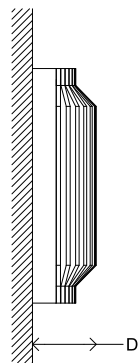

Tower Wall

Material	Brass
Finish	Various Brass Patinas
Lamping	120-240V 18W Integrated LED 2700K Color Temperature Phase Dimming
Dimensions	W 18 x H 57 x D 15 cm W 7" x H 22.5" x D 6" Made-to-order sizes upon request
Lead Time	10 - 12 weeks