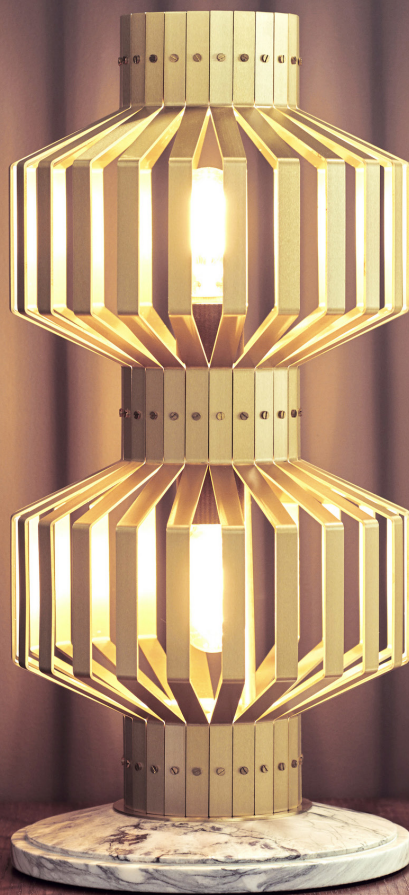

Tower Table

Material	Brass
Finish	Various Brass Patinas
Lamping	120V (2) E26 Base 4W G20 Bulb 240V (2) E27 Base 4W G20 Bulb 2700K Color Temperature Phase Dimming
Dimensions	Ø 27 x H 56 cm Ø 10.5" x H 22" Made-to-order sizes upon request
Lead Time	10 - 12 weeks