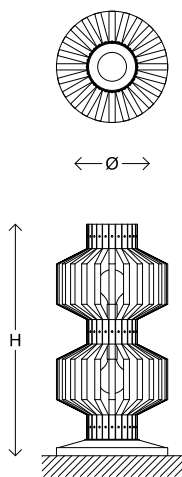

Tower Table

Material	Brass
Finish	Various Brass Patinas
Lamping	120V (2) E26 Base 4W G20 Bulb 240V (2) E27 Base 4W G20 Bulb 2700K Color Temperature Phase Dimming
Dimensions	Ø 27 x H 56 cm Ø 10.5" x H 22" Made-to-order sizes upon request
Lead Time	10 - 12 weeks