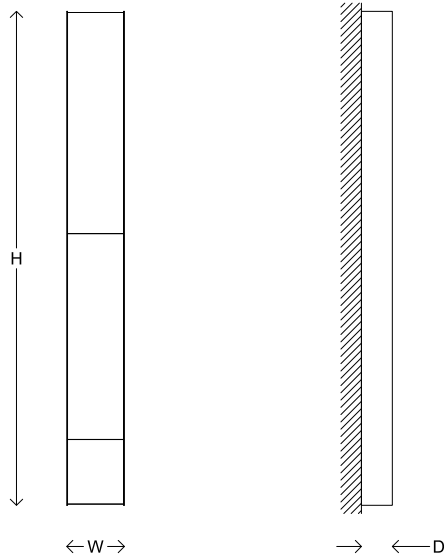

Shingles Wide

Material	Brass
Finish	Various Brass Patinas
Lamping	120-240V 18W Integrated LED 2700K Color Temperature Dimming options available.
Dimensions	W 14 x H 120 x D 7.5 cm W 5.5" x H 47.25" x D 3" Made-to-order sizes upon request
Lead Time	3 - 4 weeks