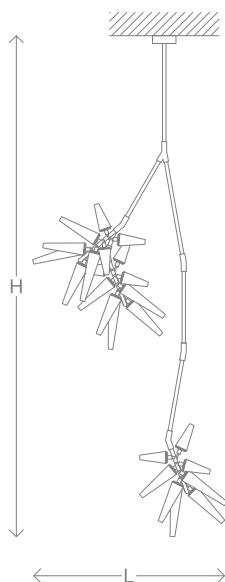

# Shard P3

**Material** Brass, Frosted Glass Shades, Steel

**Finish** Various Patinas

**Lamping** 120V (24) E12 Base 4W Bulbs  
240V (24) E14 Base 4W Bulbs  
2700K Color Temperature  
Phase Dimming

**Dimensions** L 120 x W 120 x H 250 cm  
L 47" x W 47" x H 98"  
Made-to-order sizes upon request