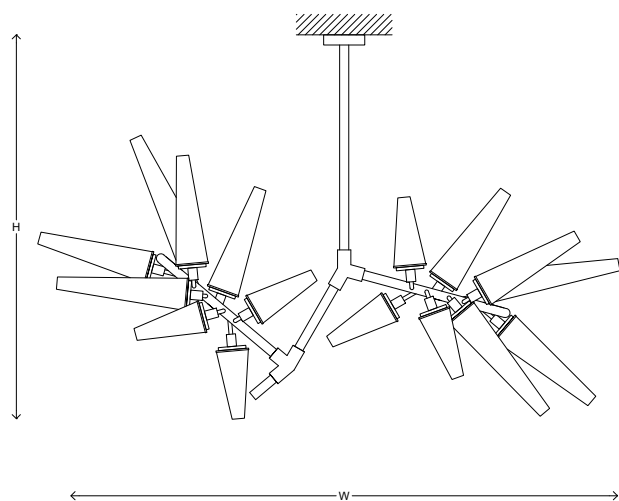

Shard P1

Material Brass, Opal Fiberglass Shades, Steel

Finish Various Patinas

Lamping 120V (16) E12 Base 4W Bulbs
240V (16) E14 Base 4W Bulbs
2700K Color Temperature
Phase Dimming

Dimensions L 200 x W 80 x OAH 140 cm
L 78" x W 31" x OAH 55"
OAH to Order

Lead Time 6 - 8 weeks

Each fibreglass shade is hand-cast and assembled. Finish may exhibit unique surface characteristics.