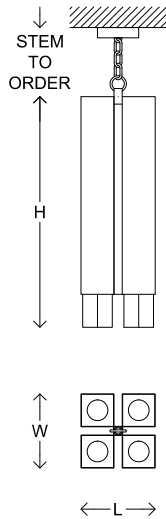

Wind Tall

Material	Brass
Finish	Blackened Brass
Lamping	120V (8) E26 Base 6W G16.5 Bulbs 240V (8) E27 Base 6W G16.5 Bulbs 2700K Color Temperature Phase Dimming
Dimensions	L 18 x W 18 x H 56 cm L 7" x W 7" x H 22" Stem to Order Made-to-order sizes upon request
Lead Time	6 - 8 weeks