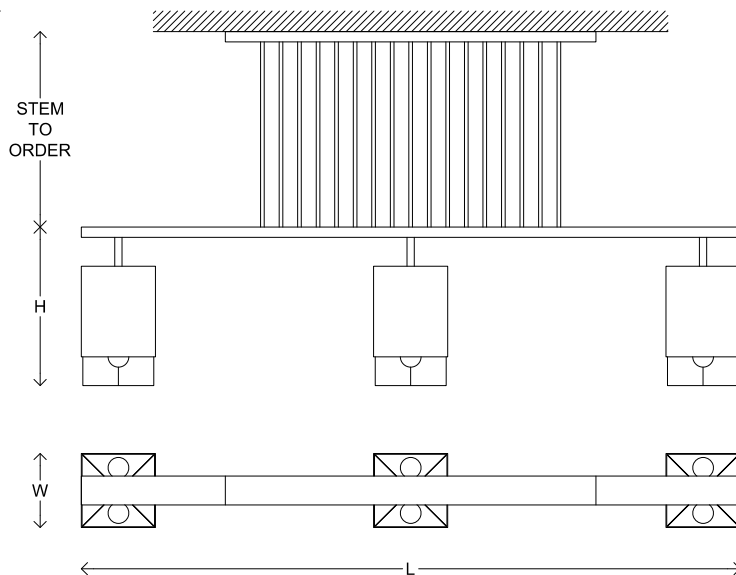

Wind Triple

Material	Brass
Finish	Blackened Brass
Lamping	120V (24) E26 Base 4W G16.5 Bulbs 240V (24) E27 Base 4W G16.5 Bulbs 2700K Color Temperature Phase Dimming
Dimensions	L 160 x W 18 x H 38 cm L 63" x W 7" x H 15" Stem to Order Made-to-order sizes upon request
Lead Time	6 - 8 weeks